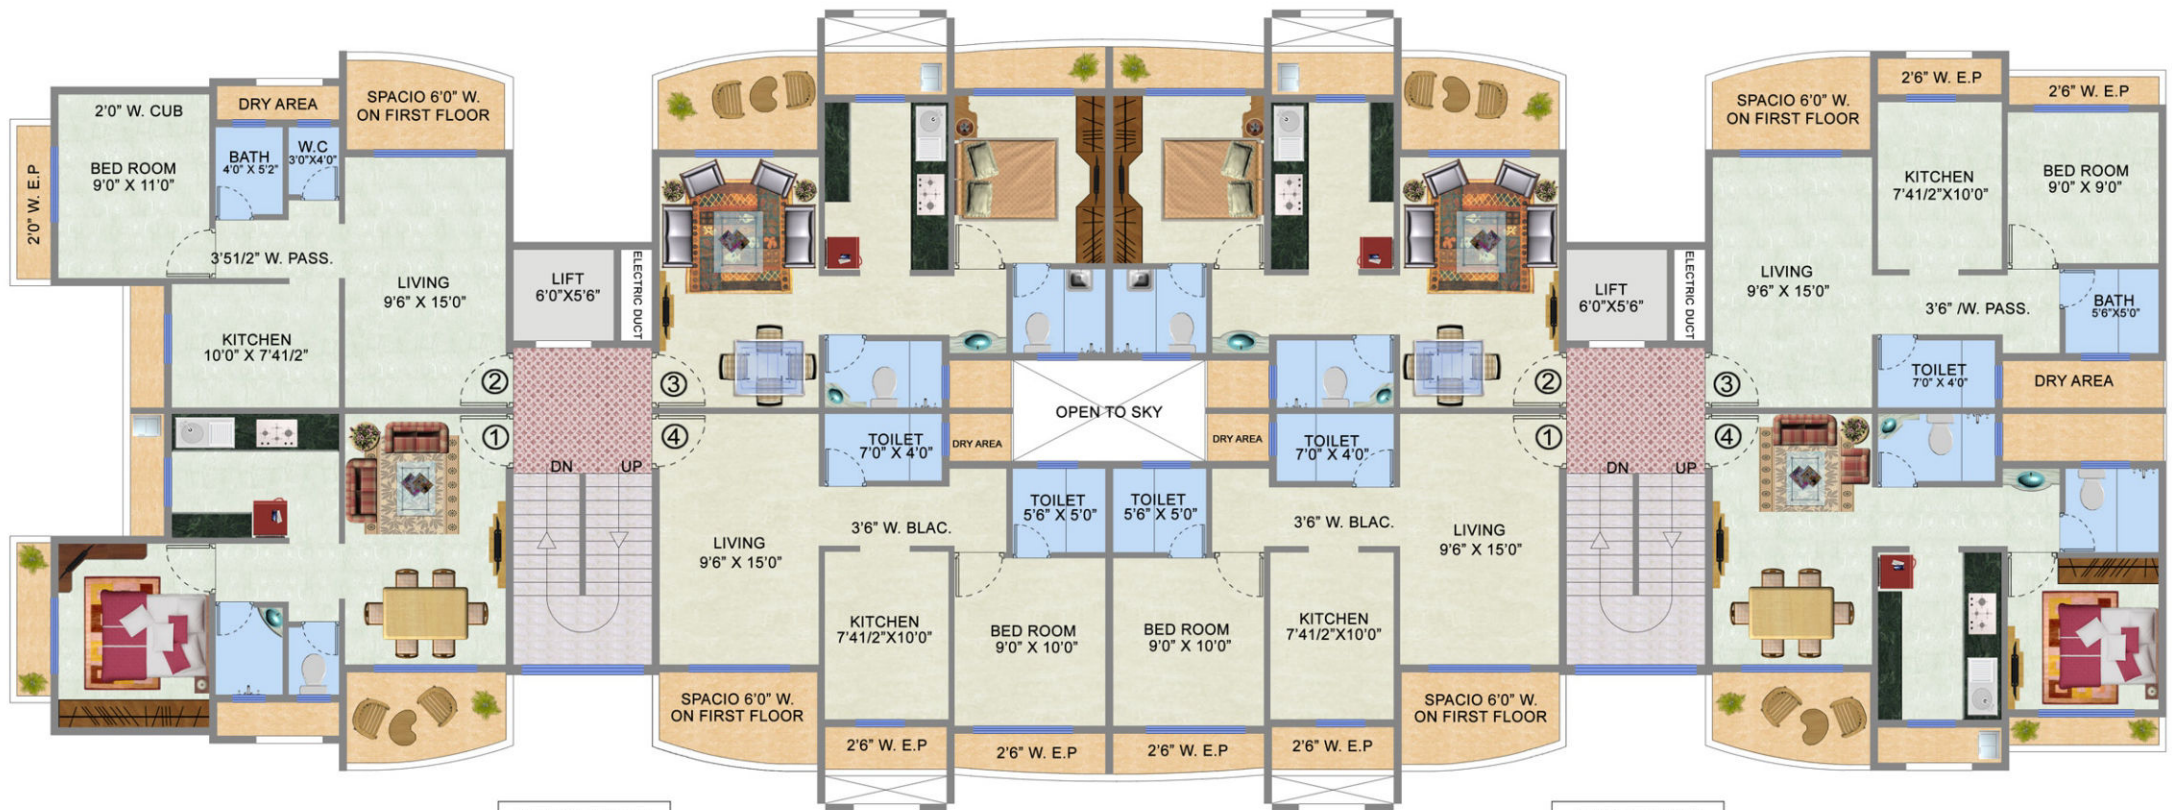

Stilt + 13 Storey : 4 Towers

AMRUT
Pearl

TYPICAL FLOOR PLAN

Stilt + 7 Storey : 2 Towers

AMRUT
Pearl

BLDG NO.5

BLDG NO.6

TYPICAL FLOOR PLAN

1 BHK PLAN 'A'

1 BHK PLAN 'B'

Club House

Amenities

Badminton Court

Indoor Game

Children's Play Area

Table Tennis