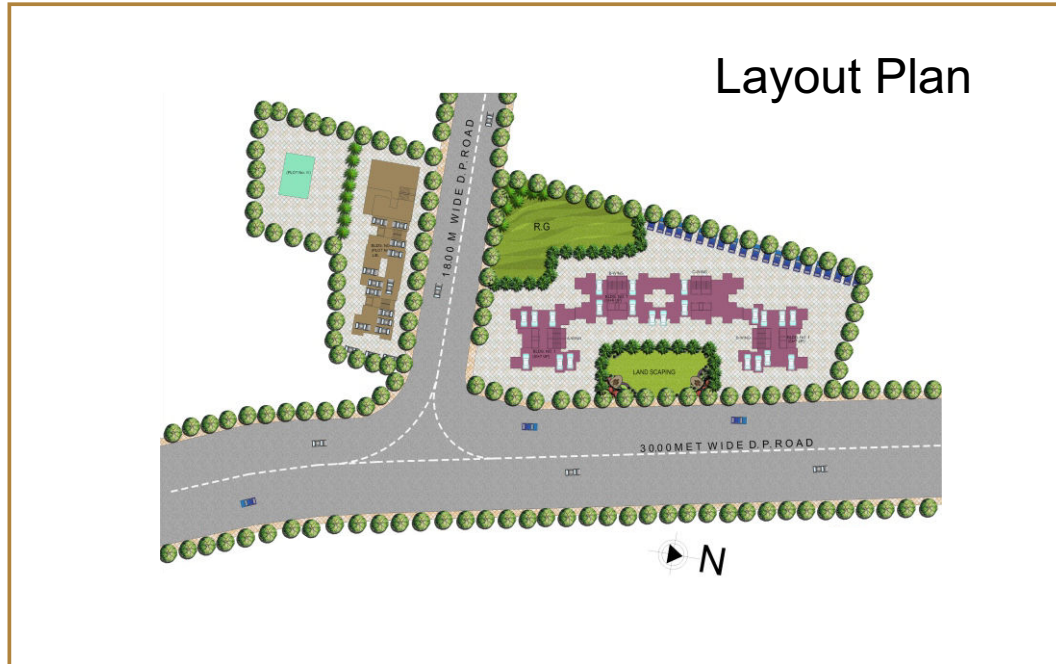

1 BHK PLAN 'A'

1 BHK PLAN 'B'

Club House

Amenities

Badminton Court

Indoor Game

Children's Play Area

Table Tennis

Pool Table

Gym

Landscape Garden

Amenities

Site Office

“Amrut Pearl”, Next to Yogi Dham Complex, Gauripada, Murbad Road, Kalyan (W),
Contact: 9619888274, 9619888273

Corporate Office

1st Floor, Jugalbaug Compound, Opp. S. T. Workshop, L. B. S. Marg, Thane (w) 400 601